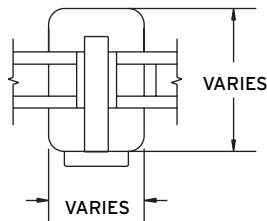

**NOTES** Minimum outside frame radius for an all-wood unit is 7".

We have the capability to vary jamb depths (from one section of the window frame to another) to make direct mulling and installation easier for the builder.

Limited options available

**SILL OPTIONS**

**Flush**

**Set-back - Flush**

**Full Set-back - Flush**

**Subsill**

**AUTHENTIC DIVIDED-LITE MULLIONS (Custom profiles are available)**

Custom widths and depths available

Minimum width, insulated glass

Minimum width, single pane glass

*Fixed Windows*