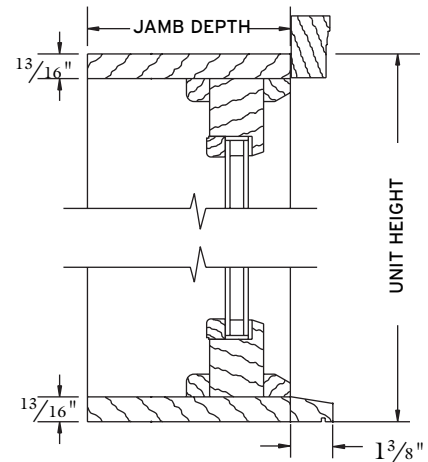

Vertical Section (Direct Set)

Exterior Unit

Vertical Section (Direct Set)

Interior Unit

Vertical Section (Sash Set)

Exterior Unit

**NOTES** Minimum outside frame radius for an all-wood unit is 7".

We have the capability to vary jamb depths (from one section of the window frame to another) to make direct mulling and installation easier for the builder.