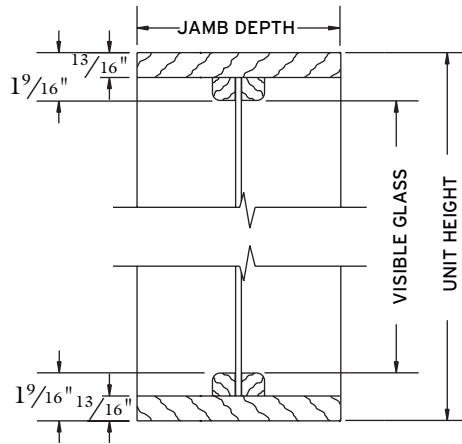

## CUSTOM ALL-WOOD UNITS

New Morning's all-wood windows are available for both exterior and interior applications and can be manufactured in virtually any shape and size. Exterior (only) finishing options include unfinished, factory primed or a Sherwin Williams® Duration painted finish in many standard and custom colors. Both direct set and sash set constructed units are available, along with center-set glazing for interior applications. From basic transom units to elaborate interior wall systems, we are your source for custom all-wood window units.

Vertical Section (Direct Set)

Exterior Unit

Vertical Section (Direct Set)

Interior Unit

Vertical Section (Sash Set)

Exterior Unit